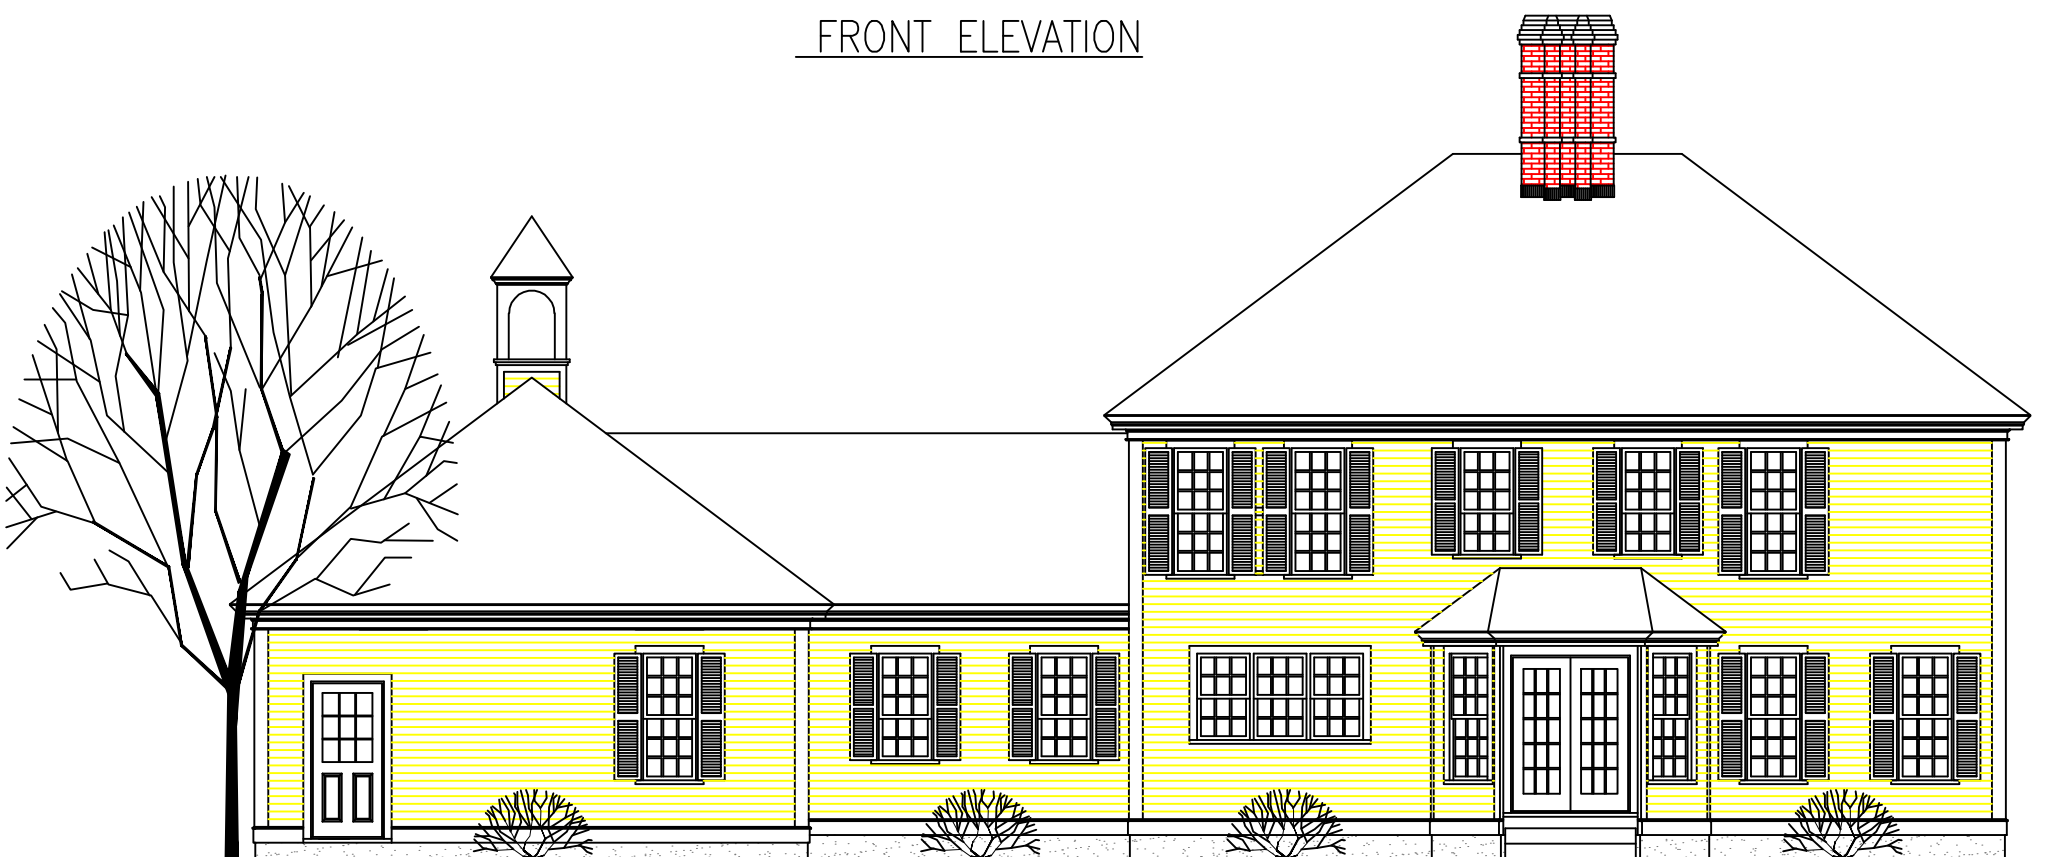

THE PENOBSCOT

52' X 31' - 2 STORIES - 2370 SQ. FT.

LIVING ROOM & FAMILY ROOM W/FIREPLACE, DINING ROOM, KITCHEN,
MUD ROOM, LAUNDRY ROOM, MASTER BEDROOM W/FIREPLACE,
2 BEDROOMS, 2 1/2 BATHS, REAR PORCH, TWO CAR GARAGE

FRONT ELEVATION

LEFT SIDE ELEVATION

REAR ELEVATION

RIGHT SIDE ELEVATION

JEFFERSON MILL DESIGN CO.

114 WASHINGTON RD. JEFFERSON, ME 04348 (207) 549-4700