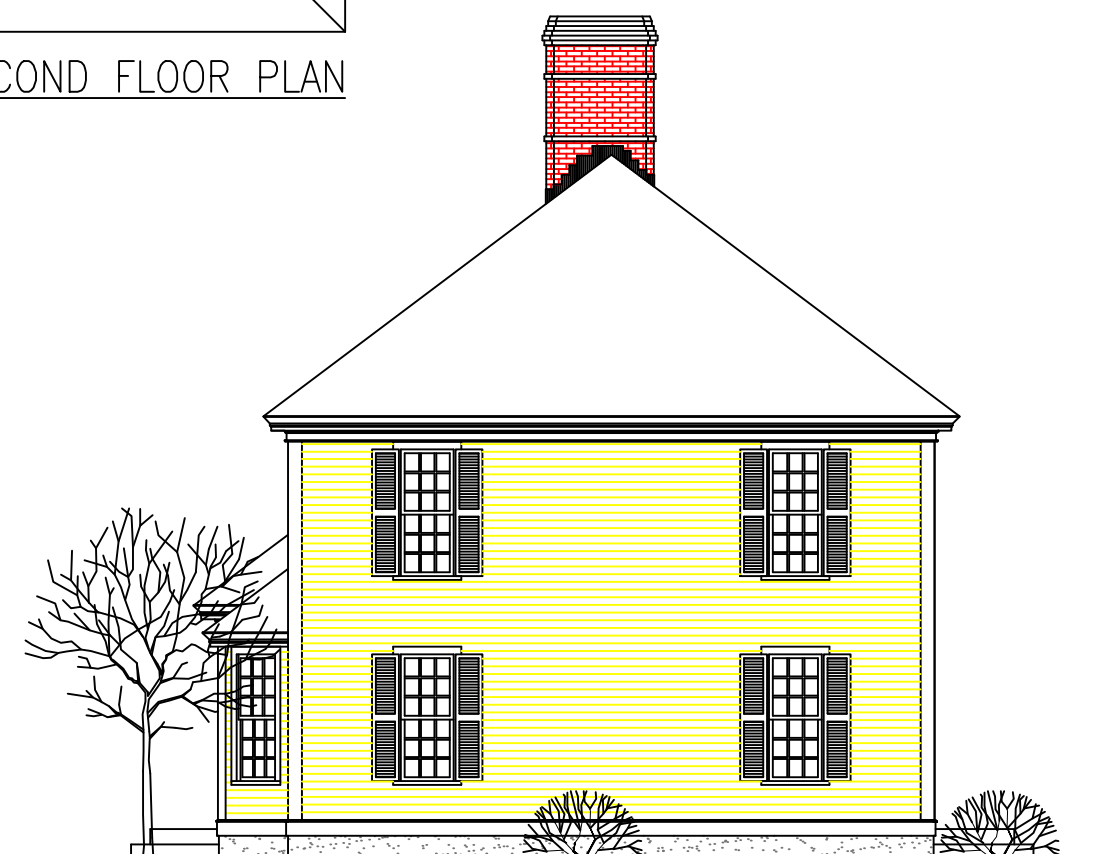

THE PENOBSCOT

52' X 31' - 2 STORIES - 2370 SQ. FT.

LIVING ROOM & FAMILY ROOM W/FIREPLACE, DINING ROOM, KITCHEN,
MUD ROOM, LAUNDRY ROOM, MASTER BEDROOM W/FIREPLACE,
2 BEDROOMS, 2 1/2 BATHS, REAR PORCH, TWO CAR GARAGE

FRONT ELEVATION

LEFT SIDE ELEVATION

REAR ELEVATION

RIGHT SIDE ELEVATION

JEFFERSON MILL DESIGN CO.

114 WASHINGTON RD. JEFFERSON, ME 04348 (207) 549-4700