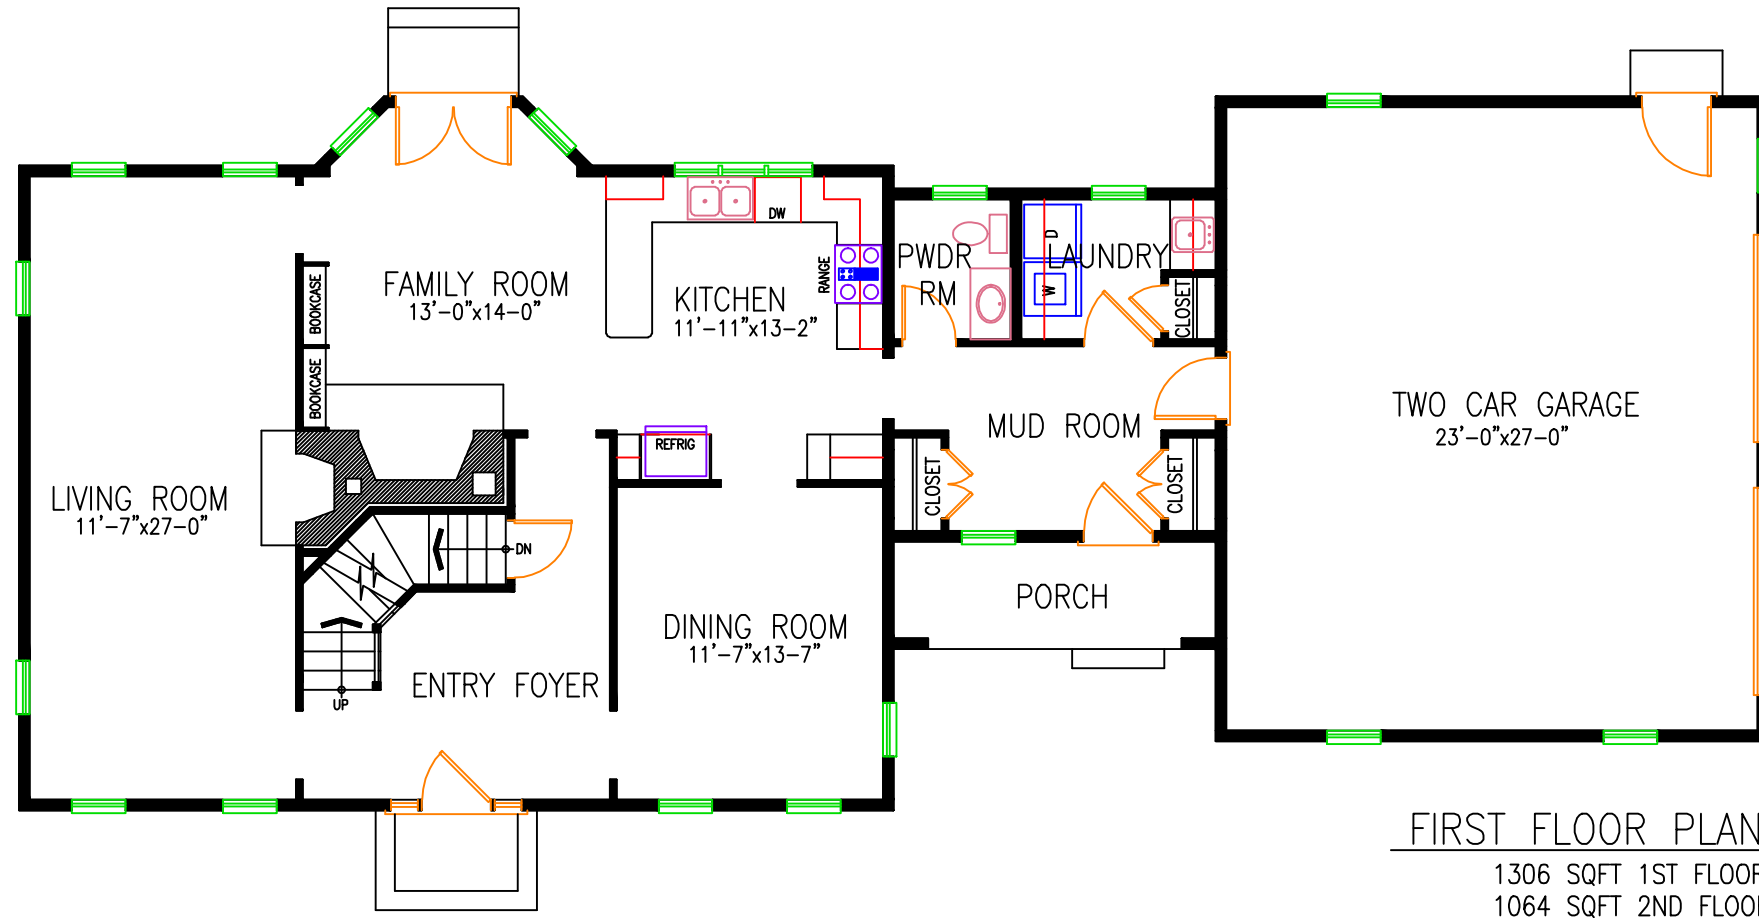

THE PENOBSCOT

52' X 31' - 2 STORIES - 2370 SQ. FT.

LIVING ROOM & FAMILY ROOM W/FIREPLACE, DINING ROOM, KITCHEN,
MUD ROOM, LAUNDRY ROOM, MASTER BEDROOM W/FIREPLACE,
2 BEDROOMS, 2 1/2 BATHS, REAR PORCH, TWO CAR GARAGE

FRONT ELEVATION

LEFT SIDE ELEVATION

REAR ELEVATION

RIGHT SIDE ELEVATION

JEFFERSON MILL DESIGN CO.

114 WASHINGTON RD. JEFFERSON, ME 04348 (207) 549-4700