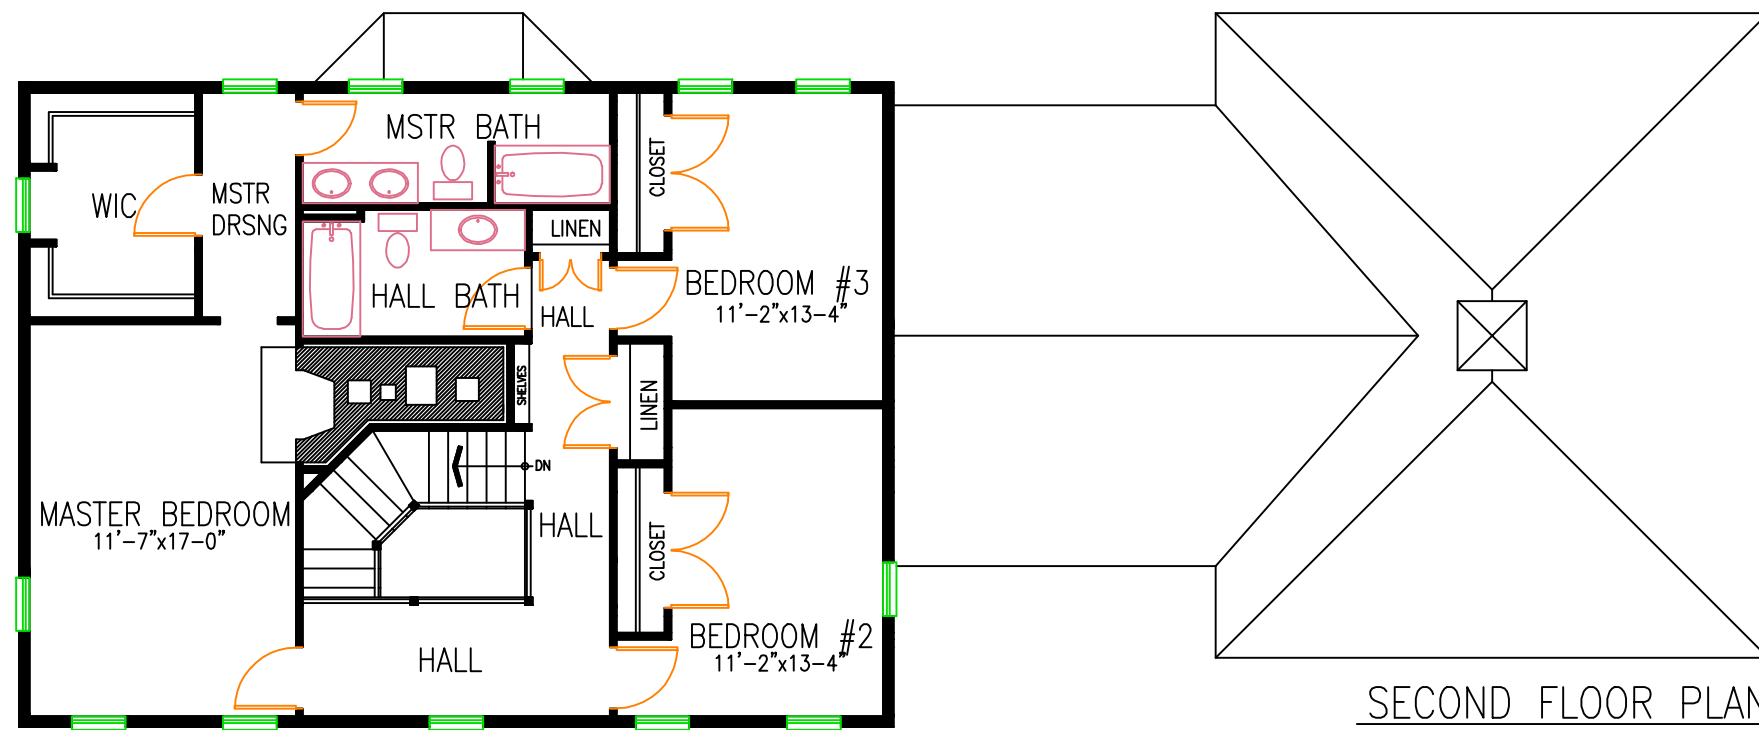

THE PENOBSCOT

52' X 31' - 2 STORIES - 2370 SQ. FT.

LIVING ROOM & FAMILY ROOM W/FIREPLACE, DINING ROOM, KITCHEN,
MUD ROOM, LAUNDRY ROOM, MASTER BEDROOM W/FIREPLACE,
2 BEDROOMS, 2 1/2 BATHS, REAR PORCH, TWO CAR GARAGE

FRONT ELEVATION

LEFT SIDE ELEVATION

REAR ELEVATION

RIGHT SIDE ELEVATION

JEFFERSON MILL DESIGN CO.

114 WASHINGTON RD. JEFFERSON, ME 04348 (207) 549-4700