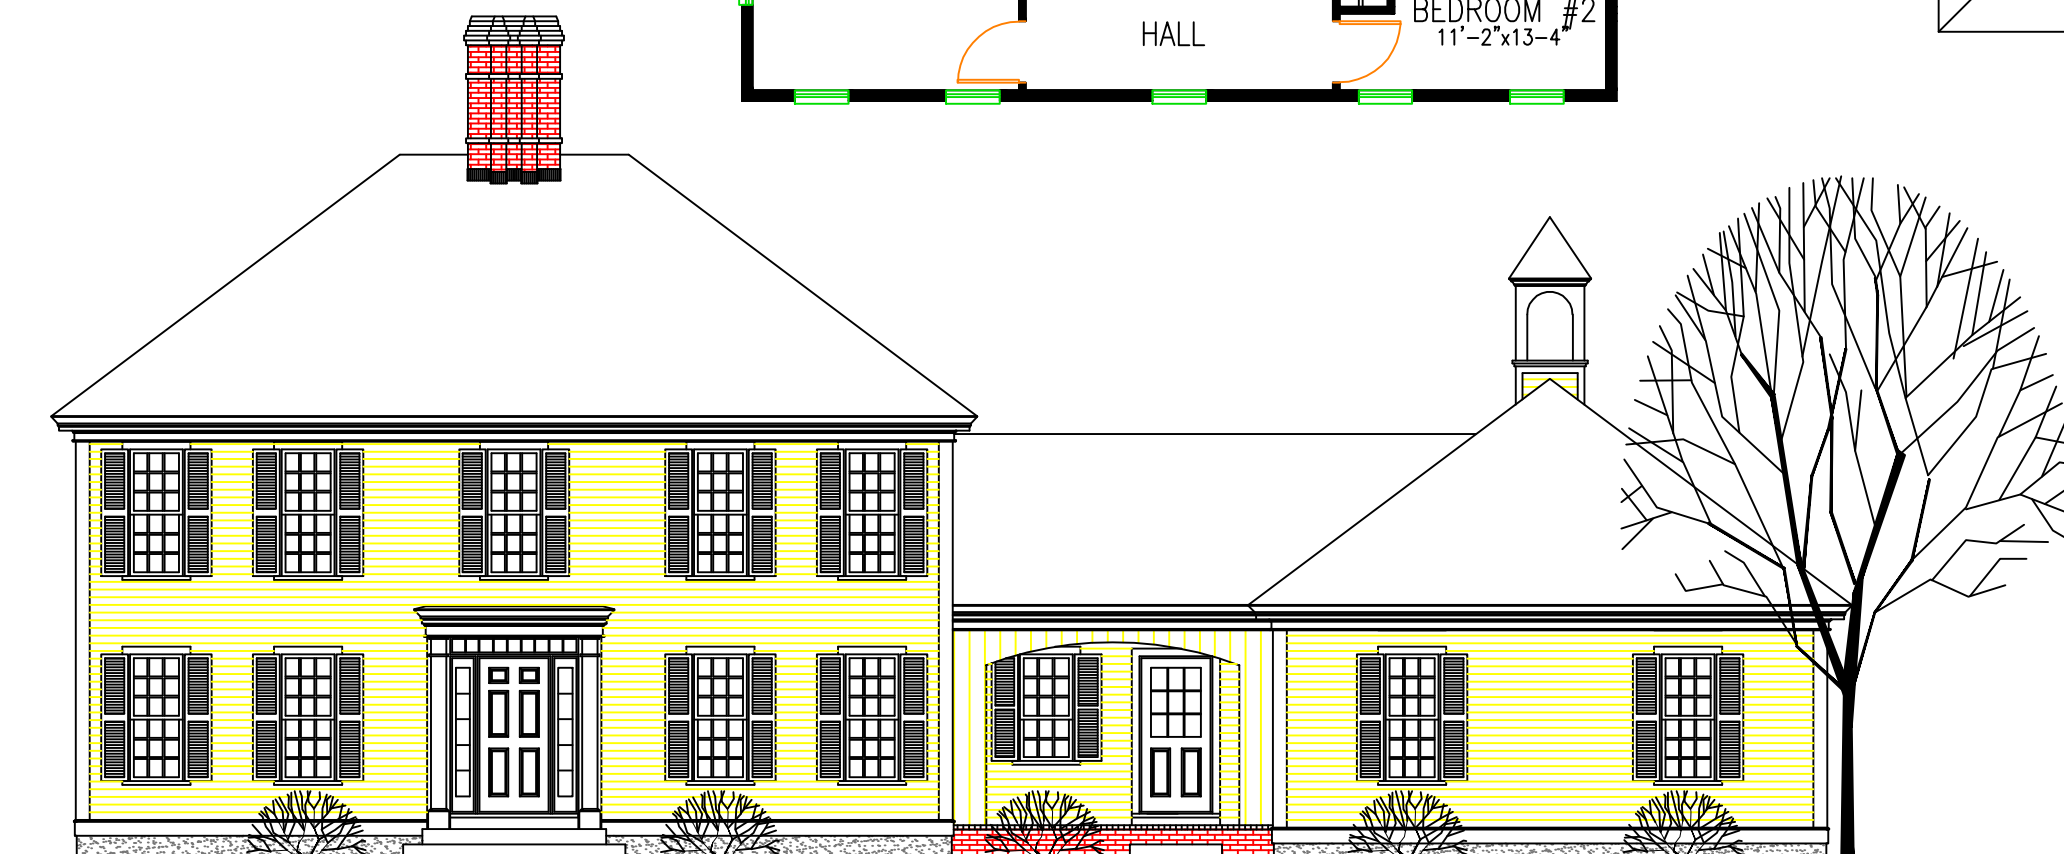

THE PENOBSCOT

52' X 31' - 2 STORIES - 2370 SQ. FT.

LIVING ROOM & FAMILY ROOM W/FIREPLACE, DINING ROOM, KITCHEN,
MUD ROOM, LAUNDRY ROOM, MASTER BEDROOM W/FIREPLACE,
2 BEDROOMS, 2 1/2 BATHS, REAR PORCH, TWO CAR GARAGE

FRONT ELEVATION

LEFT SIDE ELEVATION

REAR ELEVATION

RIGHT SIDE ELEVATION

JEFFERSON MILL DESIGN CO.

114 WASHINGTON RD. JEFFERSON, ME 04348 (207) 549-4700